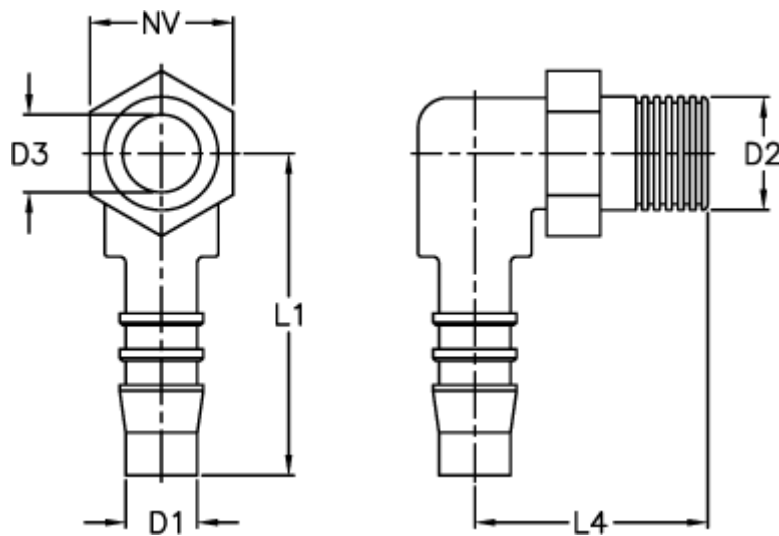

Article number: 027308914019

Description: Norma hose coupling WES 19 / R3/4

## Measures

D1 = 19

D2 = R3/4

D3 = 15.0

L1 = 45.0

L4 = 42.8

NV = 27